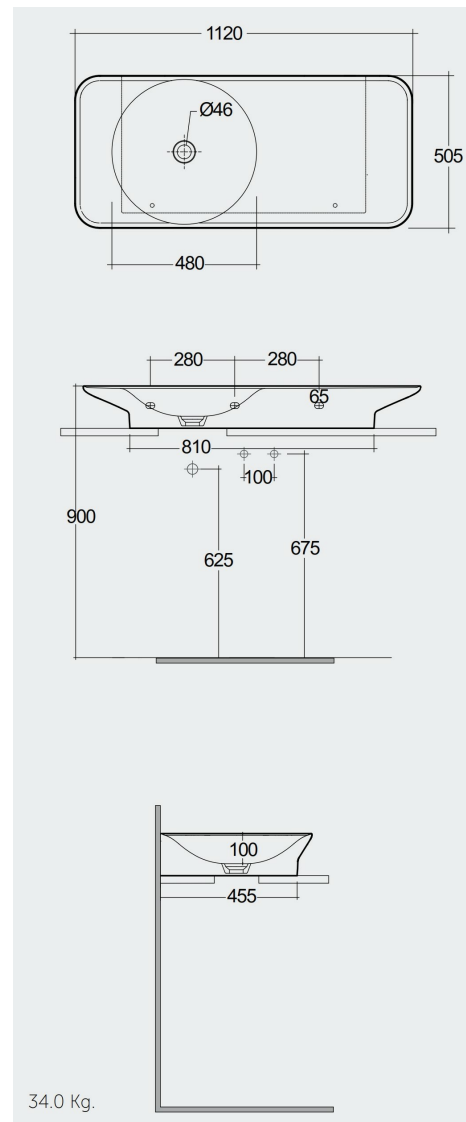

## Scheda tecnica

Dimensioni:	1120 x 505 mm
Peso:	34 Kg
Colore:	bianco alpino
Forma:	Ovale Compatta
Collezione:	<a href="#">RAK-VALET</a>

Codice	Nome
DUO002AWHA	RAK-DUO
DUO000AWHA	RAK-DUO
VALWB11200AWHA	RAK-VALET COUNTERTOP / WALL HUNG WASHBASIN 112 CM RIGHT LEDGE W/O TAP HOLE - ALPINE WHITE

Dimensions: All dimensions in mm. Tolerance of vitreous china & fireclay items:  $\pm 5\%$  for below 200mm and  $\pm 3\%$  for above 200mm; for all other items tolerance  $\pm 1\%$ . Note: Due to a continuing development program to improve design and performance, the manufacturer reserves all rights to vary specifications without prior information. Please note accessories are for photographic use only.